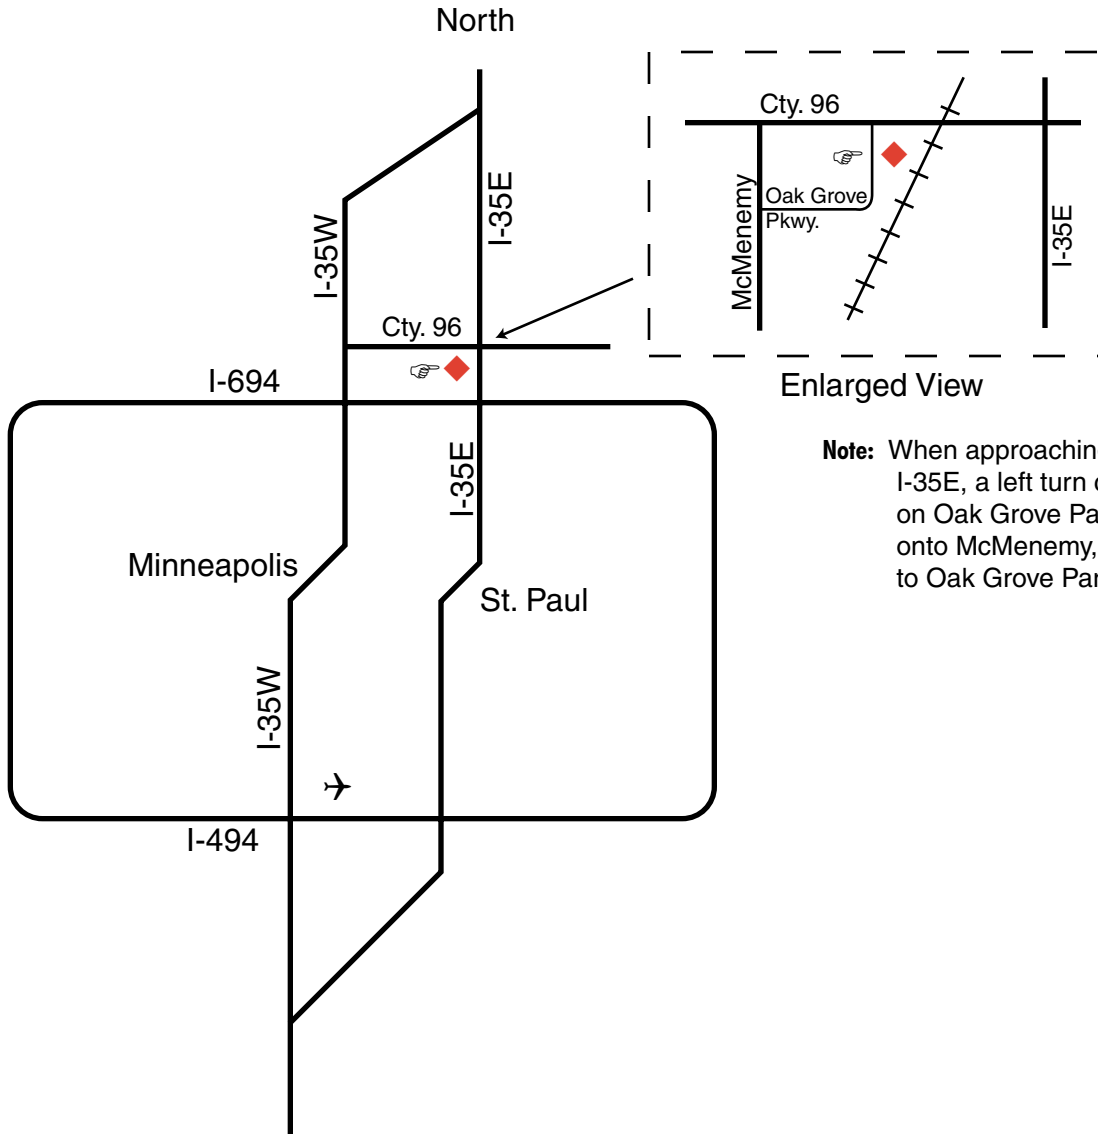

Nexen Group, Inc.

560 Oak Grove Parkway
Vadnais Heights, Minnesota 55127
651-484-5900
651-286-1099 (fax)
800-843-7445 (Customer Service)

Note: When approaching location from I-35E, a left turn cannot be made on Oak Grove Parkway. Turn left onto McMenemy, then left again to Oak Grove Parkway.

Directions:

From I-35W, go east on County 96 five miles. Right on Oak Grove Parkway. First building on left.

From I-35E, go west on County 96 one mile. Left at the light on McMenemy. Left on Oak Grove Parkway. Last building on right.

From Mpls./St. Paul airport go west on I-494. Take I-35W north through downtown Minneapolis. Proceed north to County 96. From I-35W, go east on County 96 five miles. Right on Oak Grove Parkway. First building on left.