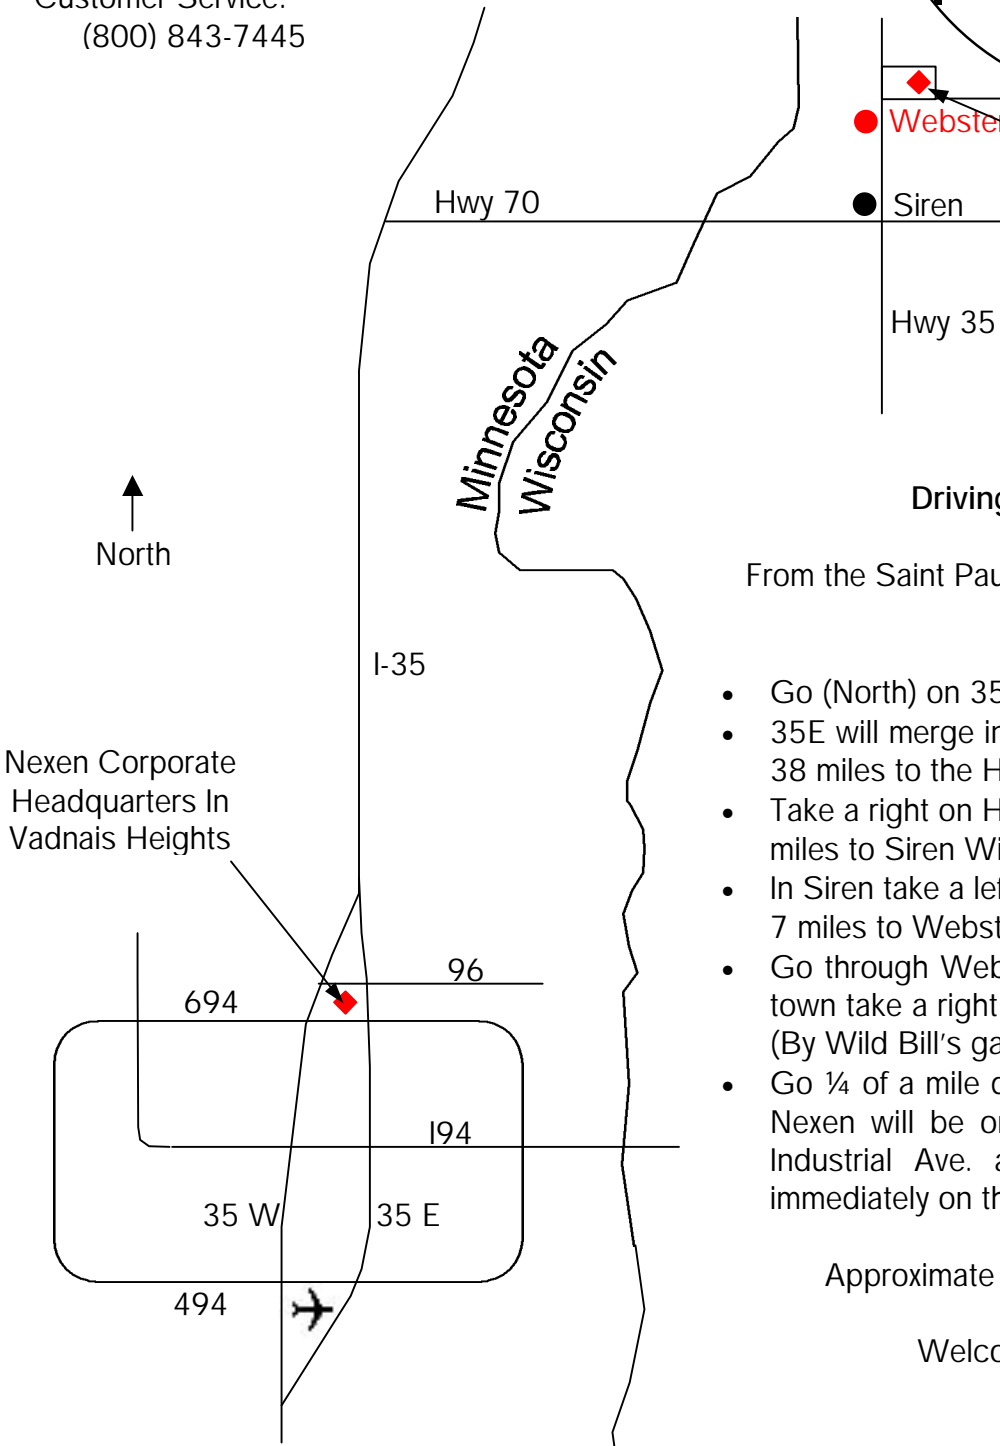

**Nexen Group Inc.**  
Manufacturing Location  
26837 Industrial Avenue  
Webster, WI 54893  
Phone: (715) 866-4298  
Fax: (715) 866-6354  
Customer Service:  
(800) 843-7445

### Driving Instructions

From the Saint Paul-Minneapolis International Airport

- Go (North) on 35E for 28 miles
- 35E will merge into I-35, continue (North) for 38 miles to the Hwy 70, Grantsburg exit.
- Take a right on Hwy 70 (East), and go for 33 miles to Siren Wisconsin.
- In Siren take a left on Hwy 35 (North) and go 7 miles to Webster.
- Go through Webster and  $\frac{3}{4}$  of a mile out of town take a right (East) on Austin Lake Road (By Wild Bill's gas station).
- Go  $\frac{1}{4}$  of a mile down Austin Lake Road and Nexen will be on the left. Take a left onto Industrial Ave. and the Visitor parking is immediately on the left.

Approximate driving time 1:45:00

Welcome to Nexen!