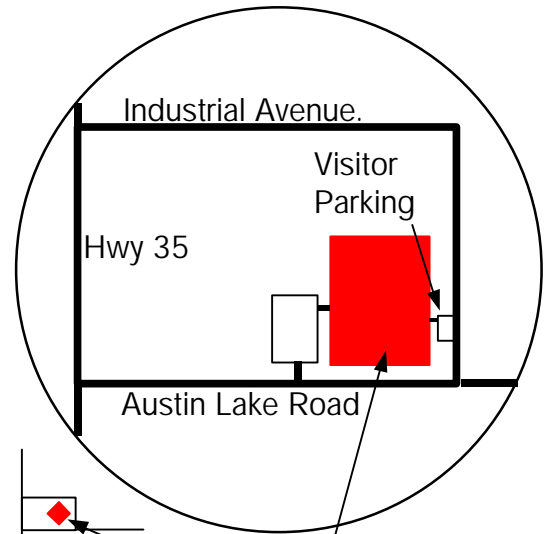

Nexen Group Inc.
Manufacturing Location
26837 Industrial Avenue
Webster, WI 54893
Phone: (715) 866-4298
Fax: (715) 866-6354
Customer Service:
(800) 843-7445

Driving Instructions

From the Saint Paul-Minneapolis International Airport

- Go (North) on 35E for 28 miles
- 35E will merge into I-35, continue (North) for 38 miles to the Hwy 70, Grantsburg exit.
- Take a right on Hwy 70 (East), and go for 33 miles to Siren Wisconsin.
- In Siren take a left on Hwy 35 (North) and go 7 miles to Webster.
- Go through Webster and $\frac{3}{4}$ of a mile out of town take a right (East) on Austin Lake Road (By Wild Bill's gas station).
- Go $\frac{1}{4}$ of a mile down Austin Lake Road and Nexen will be on the left. Take a left onto Industrial Ave. and the Visitor parking is immediately on the left.

Approximate driving time 1:45:00

Welcome to Nexen!