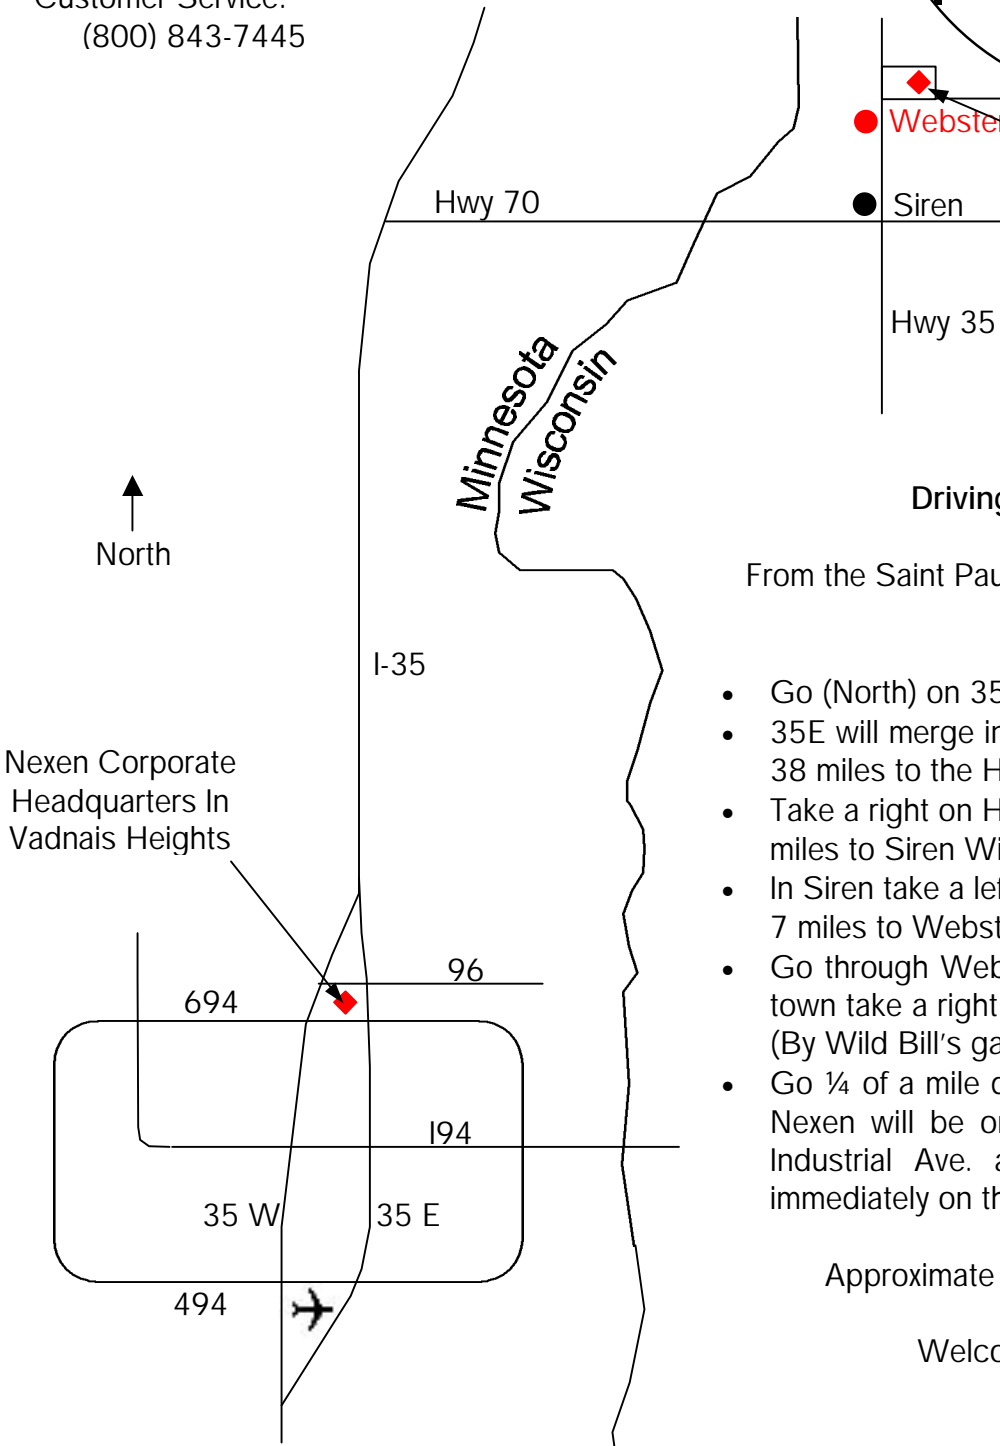

Nexen Group Inc.
Manufacturing Location
26837 Industrial Avenue
Webster, WI 54893
Phone: (715) 866-4298
Fax: (715) 866-6354
Customer Service:
(800) 843-7445

Driving Instructions

From the Saint Paul-Minneapolis International Airport

- Go (North) on 35E for 28 miles
- 35E will merge into I-35, continue (North) for 38 miles to the Hwy 70, Grantsburg exit.
- Take a right on Hwy 70 (East), and go for 33 miles to Siren Wisconsin.
- In Siren take a left on Hwy 35 (North) and go 7 miles to Webster.
- Go through Webster and $\frac{3}{4}$ of a mile out of town take a right (East) on Austin Lake Road (By Wild Bill's gas station).
- Go $\frac{1}{4}$ of a mile down Austin Lake Road and Nexen will be on the left. Take a left onto Industrial Ave. and the Visitor parking is immediately on the left.

Approximate driving time 1:45:00

Welcome to Nexen!